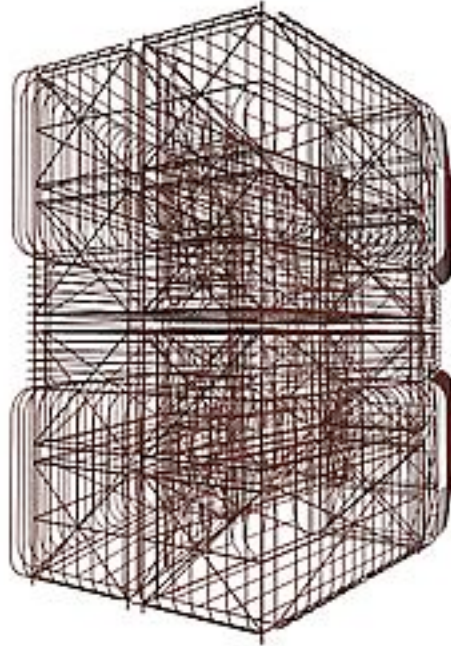

SICARDI GALLERY

1506 W. Alabama Street, Houston, Texas 77006 Tel: 713-529-1313 Fax: 713-529-0443

PABLO SIQUIER | STRUCTURE
MAY 30 - JULY 27, 2013

PABLO SIQUIER, *1308*, STRUCTURE (SCULPTURAL RENDERING), 2013. CARBON STEEL, 9.84 FT. x 11.81 FT. x 7.87 FT.

OPENING RECEPTION WITH THE ARTIST | Thursday, May 30, 6 to 8 pm

Sicardi Gallery is pleased to present Pablo Siquier: Structure. In his most recent work, Siquier creates black and white images that evoke expansive labyrinths, city landscapes, or intricate explorations of urban rhythms. This exhibition will include the sculpture *1308*, along with recent drawings and a wall installation. The artist will be present at an opening reception on Thursday, May 30 from 6 to 8 pm.

In Siquier's earliest paintings, he used vibrant colors to construct relationships between a dominant form in the foreground and the horizon lines or background planes of his compositions. In the early 1990s, he restricted his palette—finally abandoning color completely—and began making black and white paintings and drawings inspired by architectural motifs. Built especially for this exhibition, the carbon steel structure *1308* connects the stylistic trajectory of Siquier's paintings and drawings with three-dimensional form; it offers a large-scale structural approach to the practice of abstraction.